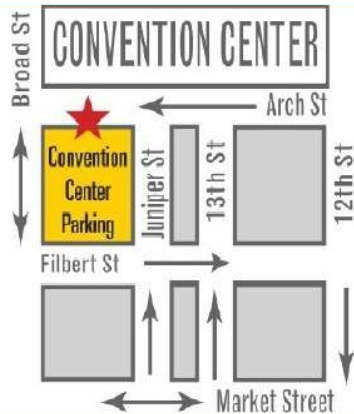

OPEN 24HRS

CONVENTION CENTER
PARKING FACILITY*

25%

DISCOUNT DOES NOT APPLY TO THE EARLY BIRD SPECIAL OR THE 1HR SPECIAL
www.conventioncenterparking.com

1324 Arch Street 267-239-0676

OPEN 24 HRS | SELF PARK

ACTUAL PICTURE OF PARKING GARAGE